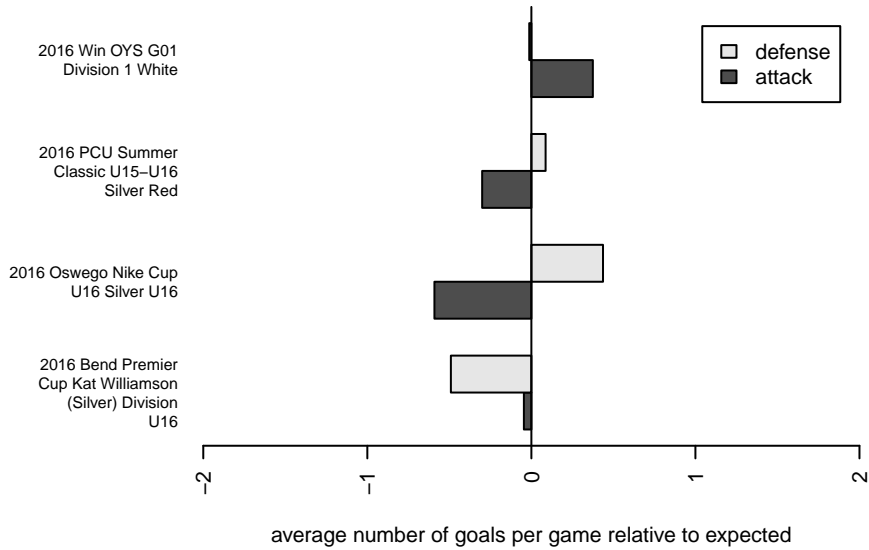

**attack and defense variance (black dot)
relative to other teams
and top 10 in region**

**attack and defense rating
relative to others at age
and all opponents in last 13 months**

**attack and defense rating
relative to others at age
and all opponents in last 13 months**

Performance relative to 13 month average

Performance relative to 13 month average

Distribution of opponents
 Red = Lose zone, Blue = Win zone, Green = Even
 Black line separates win/lose zones

lot. A=Neither has attack advantage, B=Opponent has both attack and defense advantage, C=Opponent has both attack and defense disadvantage, D=Both have