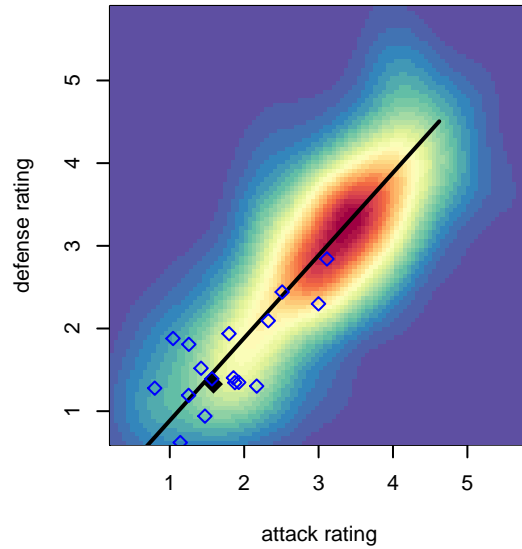

**attack and defense variance (black dot)
relative to other teams
and top 10 in region**

**attack and defense rating
relative to others at age
and all opponents in last 13 months**

**attack and defense rating
relative to others at age
and all opponents in last 13 months**

Performance relative to 13 month average

Performance relative to 13 month average

Distribution of opponents
 Red = Lose zone, Blue = Win zone, Green = Even
 Black line separates win/lose zones

lot. A=Neither has attack advantage, B=Opponent has both attack and defense advantage, C=Opponent has both attack and defense disadvantage, D=Both have