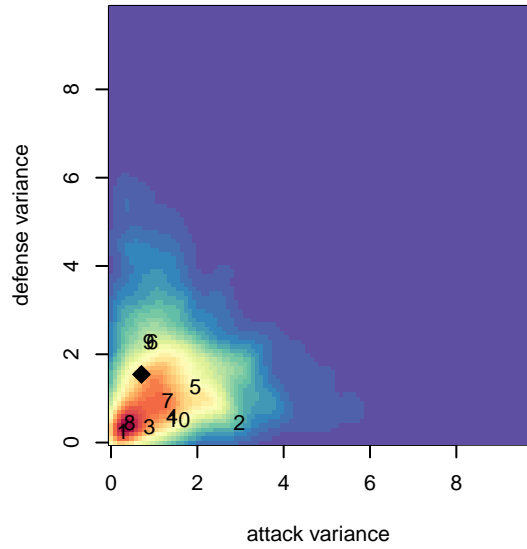

**attack and defense variance (black dot)
relative to other teams
and top 10 in region**

**attack and defense rating
relative to others at age
and all opponents in last 13 months**

**attack and defense rating
relative to others at age
and all opponents in last 13 months**

Performance relative to 13 month average

Performance relative to 13 month average

Distribution of opponents
 Red = Lose zone, Blue = Win zone, Green = Even
 Black line separates win/lose zones

lot. A=Neither has attack advantage, B=Opponent has both attack and defense advantage, C=Opponent has both attack and defense disadvantage, D=Both have