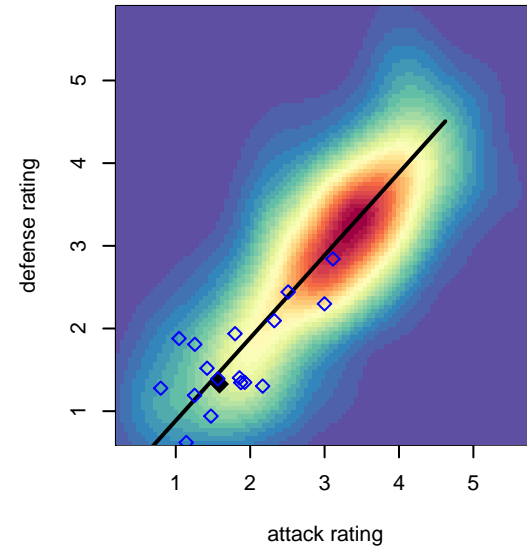

**attack and defense variance (black dot)
relative to other teams
and top 10 in region**

**attack and defense rating
relative to others at age
and all opponents in last 13 months**

**attack and defense rating
relative to others at age
and all opponents in last 13 months**

Performance relative to 13 month average

Performance relative to 13 month average

Distribution of opponents
 Red = Lose zone, Blue = Win zone, Green = Even
 Black line separates win/lose zones

lot. A=Neither has attack advantage, B=Opponent has both attack and defense advantage, C=Opponent has both attack and defense disadvantage, D=Both have