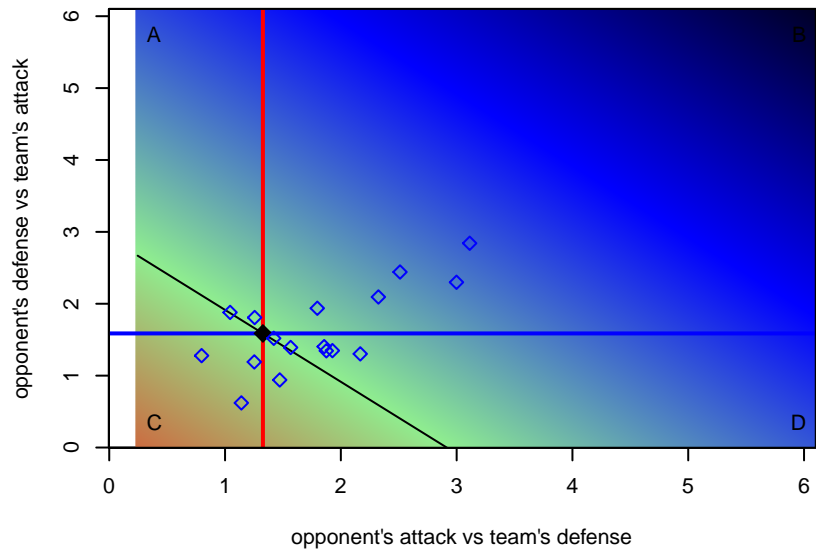

**attack and defense variance (black dot)
relative to other teams
and top 10 in region**

**attack and defense rating
relative to others at age
and all opponents in last 13 months**

**attack and defense rating
relative to others at age
and all opponents in last 13 months**

Performance relative to 13 month average

Performance relative to 13 month average

Distribution of opponents
 Red = Lose zone, Blue = Win zone, Green = Even
 Black line separates win/lose zones

lot. A=Neither has attack advantage, B=Opponent has both attack and defense advantage, C=Opponent has both attack and defense disadvantage, D=Both have